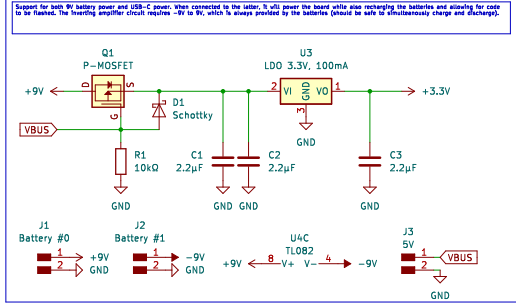

Power

Crystal Oscillator

USB I/O

Flash Storage

Amplifier Circuit

LED Feedback