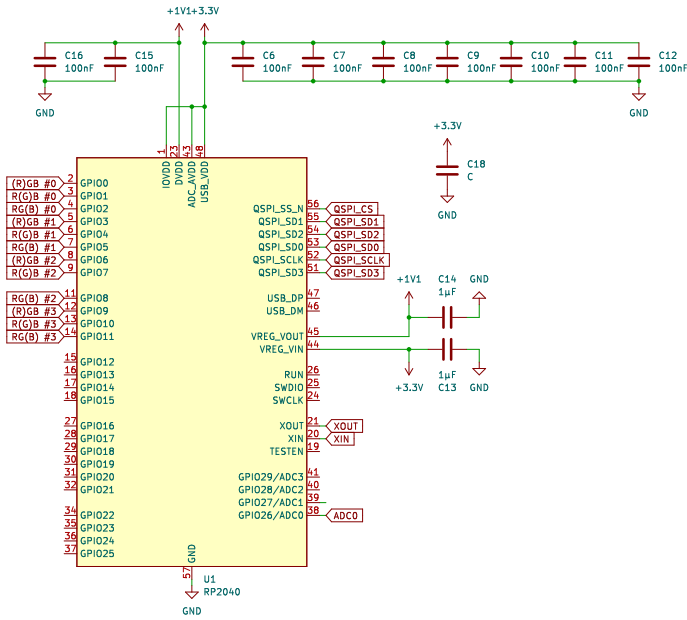

Power

Crystal Oscillator

USB I/O

Flash Storage

Amplifier Circuit

LED Feedback