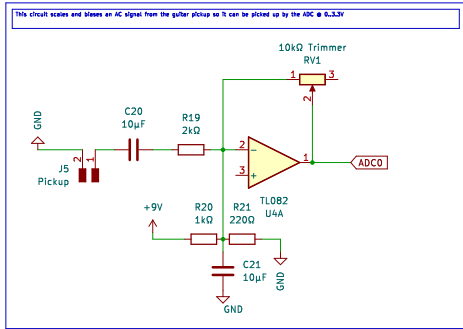

Power

Crystal Oscillator

USB I/O

Flash Storage

Amplifier Circuit

LED Feedback