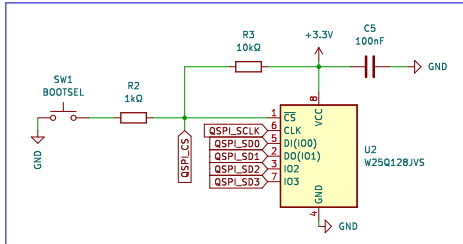

Power

Crystal Oscillator

USB I/O

Flash Storage

Amplifier Circuit

LED Feedback